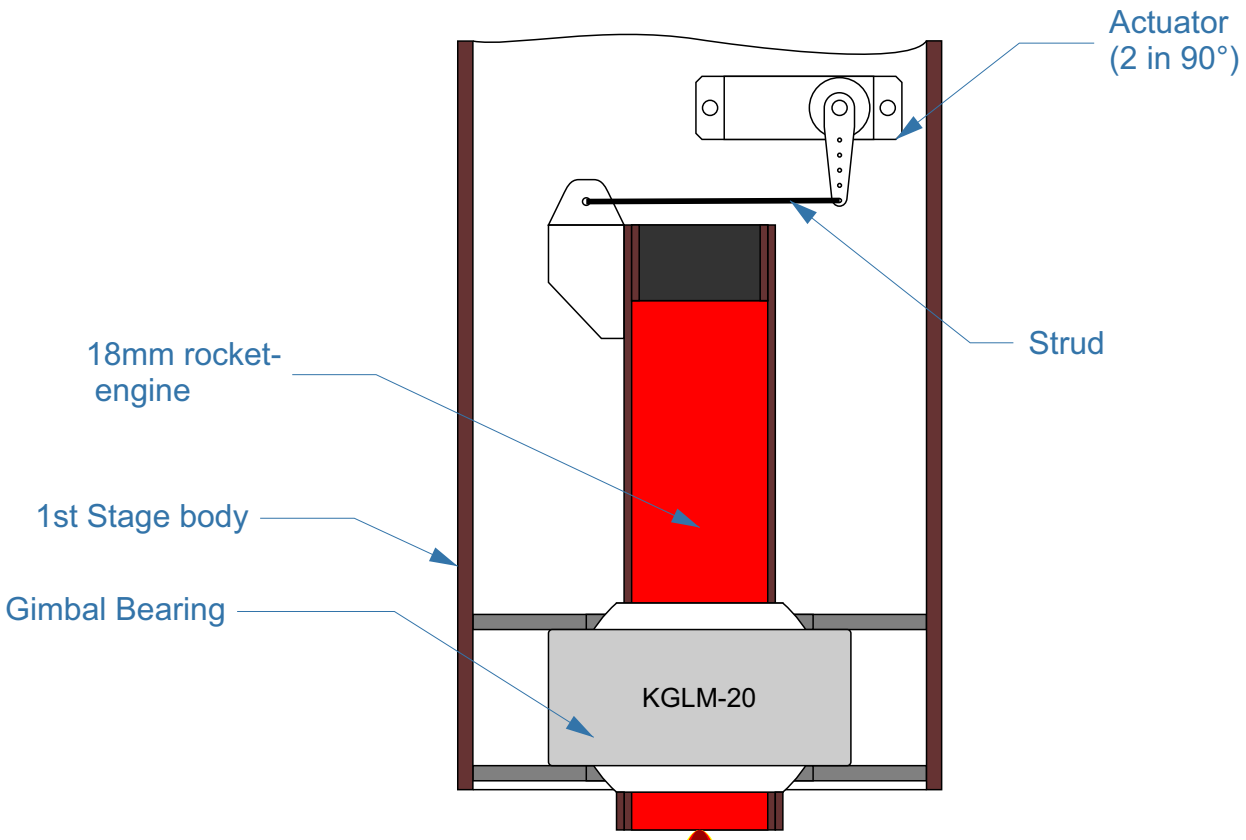

Thrust Gibal

18mm Engines

M 1:1

Drawn by: Boltonov
Date: 01.11.2018

Thrust Gibal

 18mm Engines

M 1:1 Drawn by: Boltonov Date: 01.11.2018